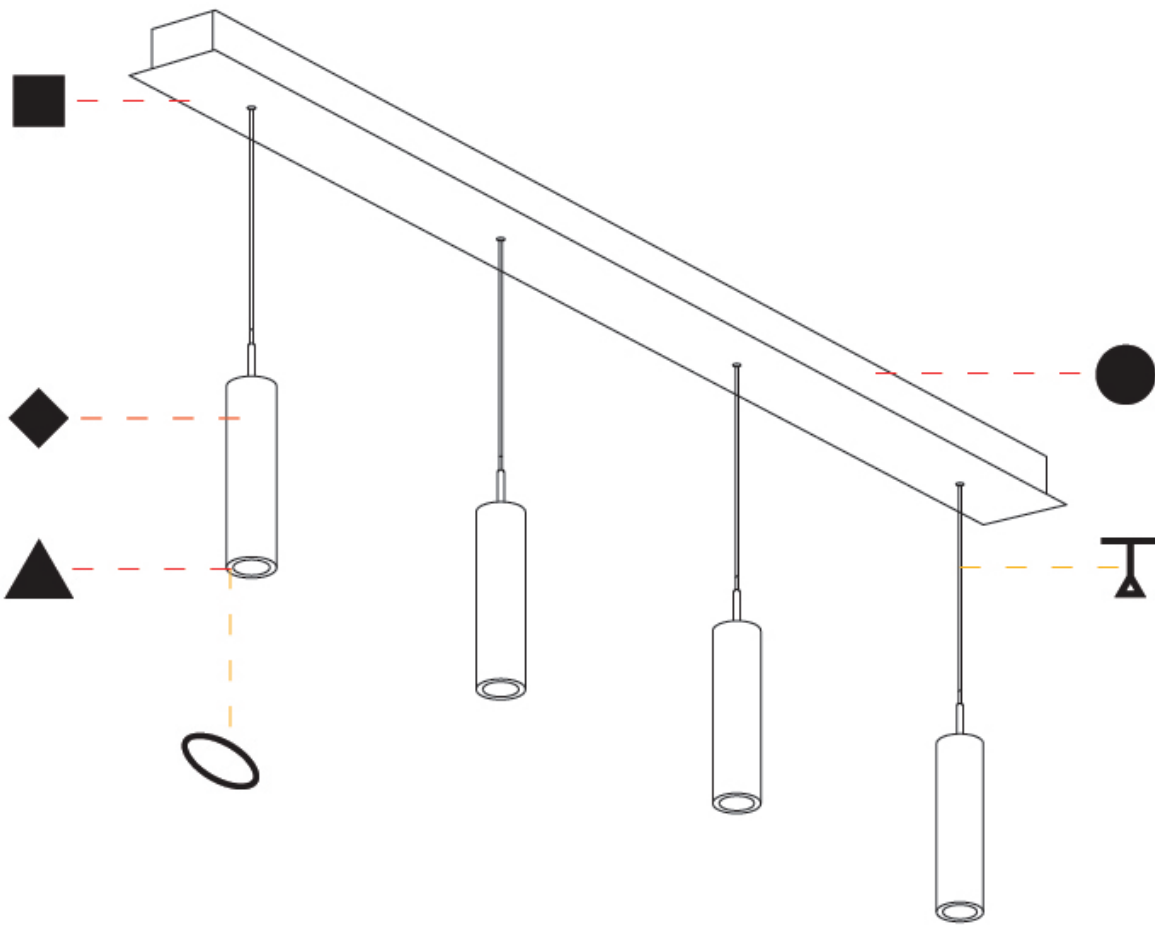

G-MINI CHANNEL HANGOVER SUSPENSION

A300621-

PROJECT	_____
TYPE	_____
SPECIFIER	_____
QUANTITY	_____
DATE	_____

A